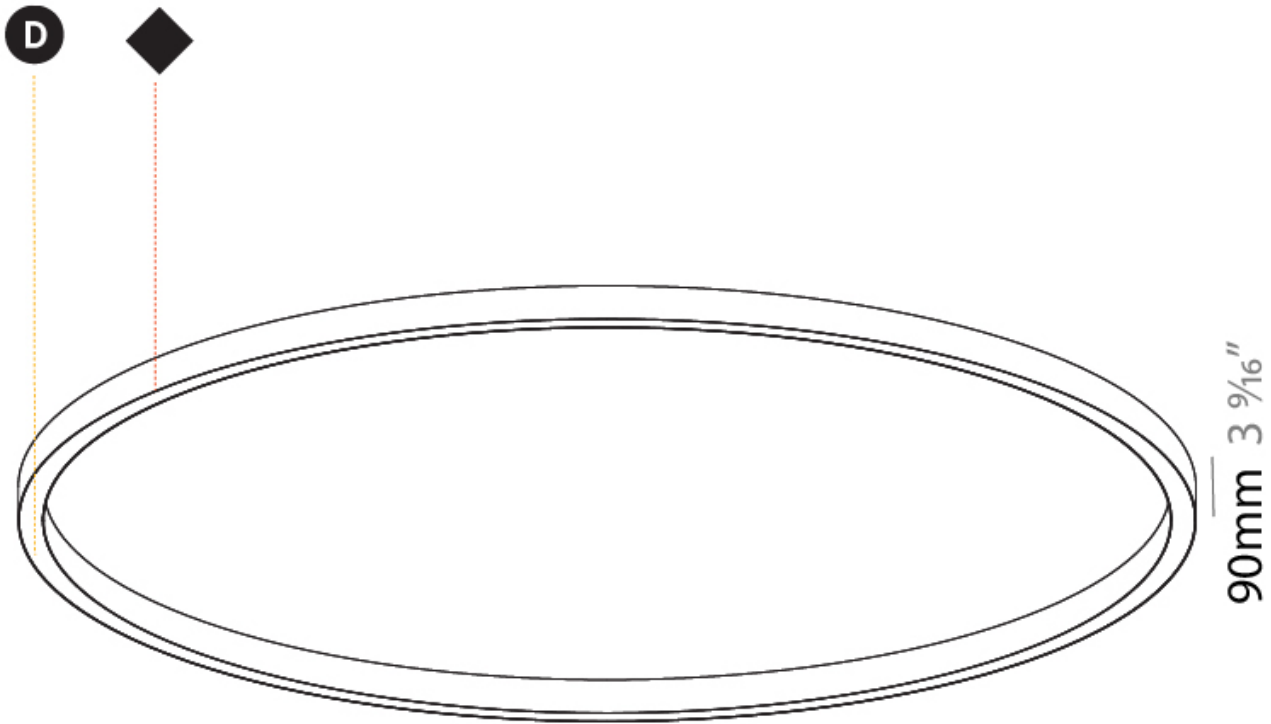

A3D022-

PROJECT	_____
TYPE	_____
SPECIFIER	_____
QUANTITY	_____
DATE	_____

Ø 5070mm 199 5/8"

Ø 5200mm 204 3/4 "

GLORIOUS COLOR FINISH CHART

PROJECT _____
 TYPE _____
 SPECIFIER _____
 QUANTITY _____
 DATE _____