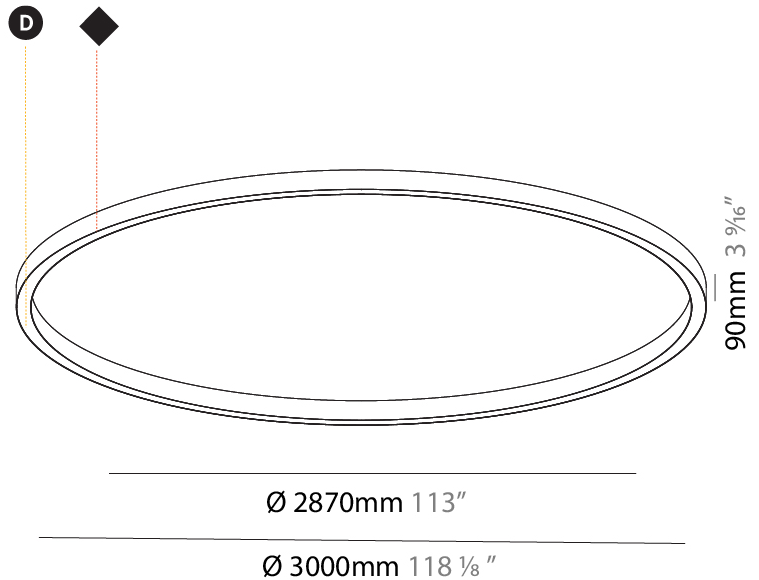

1. To build a product code in our configurator select the specify button on the base model # product page
2. To build a manual product code on this datasheet choose from the options listed below in blue font and add the suffix to the base model #

GENERAL

Series: Glorious
Subseries: Glorious Slim
Brand: Prolicht
Division: Architectural
Mounting Type: Surface
Mounting Location: Ceiling
Subcategory: Ambient

PHYSICAL

Shape: Round
Diameter (mm): 3000
Diameter (in): 118 1/8
Height (mm): 90
Height (in): 3 9/16
Light Distribution: Direct
Weight (kg): 26.284
Weight (lbs): 57.83
Diffuser: PMMA - Opal or Micro-Prism
Fixture Finish: SSR / BKV / CWI / CRY / HAB / LAG / UFT / ITA / RUA / RUR / MIC / FTG / MYG / TWT / LOD / PUS / FRO / FUP / KIA / POP / BLS / SPG / MEY / GOH / GUM / CHC / COM / ABZ / JAG / OBR / MOS / ROR
Fixture Material: Aluminum

ELECTRICAL

Lamp Type: LED (Zhaga Standard)
Input Wattage (W): 224
Total Output Wattage (W): 192
Dimming: Tri-Mode (Non-Dimming and Phase Dimming (120Vac only) and 0-10V Dimming)
Driver Included: Yes
Driver Location: Integrated
Driver Type: Constant Current - Universal
Driver Class: Class 2
Input Voltage (V): 120 - 277
Constant Current (MA): 350

LED

Color Temperature (°K): 3000 / 3500 / 4000
Max. Delivered Lumen (lm): 27160 / 27724 / 28290
CRI: >80 CRI
Efficiency (%): 88.4
Lamp Life (hrs): 50000

OPTICAL

RATINGS AND CERTIFICATIONS

Certified By: Certified for North American Standards
IP rating: IP20